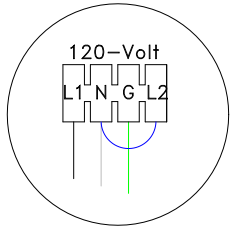

INPUT: 240V, 60Hz, 50A, 221°F (105°C)

LEGEND	
	- 1/4" QUICK CONNECT
	- 1/4" QUICK CONNECT PIGGYBACK
	- FORK CONNECTOR
	- RING CONNECTOR
	- SOCKET CONNECTOR
	- PIN CONNECTOR

HYDRO-QUIP
CORONA, CA (951) 273-7575

A disconnect means must be installed within sight from the equipment and at least five feet (1.52m) from the inside walls of pool, spa, or hot tub.

Drawn BH	Rev 10	Wire Color Code B - Black G - Green Br - Brown Bl - Blue R - Red V - Violet O - Orange W - White Y - Yellow Gr - Gray
Date 04.02.07		
Diagram No. 6814		