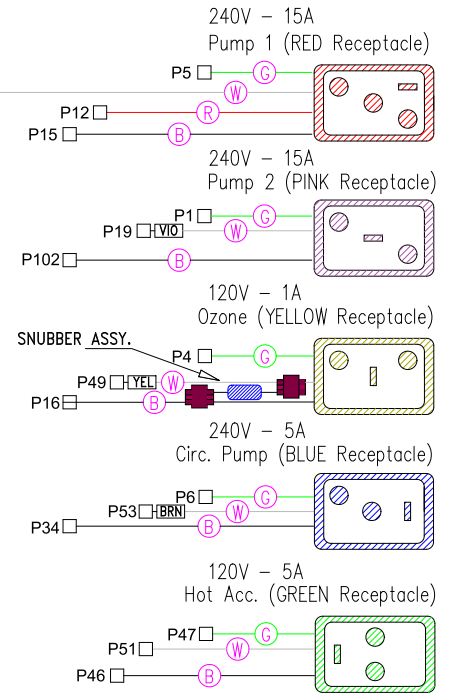

INPUT: 240V, 60Hz, 50A, 221°F (105°C)

LEGEND	
	- 1/4" QUICK CONNECT
	- 1/4" QUICK CONNECT PIGGYBACK
	- FORK CONNECTOR
	- RING CONNECTOR
	- SOCKET CONNECTOR
	- PIN CONNECTOR

HYDRO-QUIP
CORONA, CA (951) 273-7575

A disconnect means must be installed within sight from the equipment and at least five feet (1.52m) from the inside walls of pool, spa, or hot tub.

Drawn BH	Rev 10	Wire Color Code B - Black G - Green Br - Brown Bl - Blue R - Red V - Violet O - Orange W - White Y - Yellow Gr - Gray
Date 04.02.07		
Diagram No. 6814		