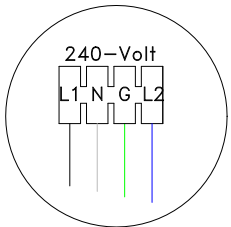

INPUT: 240V, 60Hz, 50A, 221°F (105°C)

LEGEND	
	- 1/4" QUICK CONNECT
	- 1/4" QUICK CONNECT PIGGYBACK
	- FORK CONNECTOR
	- RING CONNECTOR
	- SOCKET CONNECTOR
	- PIN CONNECTOR

HYDRO-QUIP
CORONA, CA (951) 273-7575

A disconnect means must be installed within sight from the equipment and at least five feet (1.52m) from the inside walls of pool, spa, or hot tub.

Drawn BH	Rev 10	Wire Color Code B - Black G - Green Br - Brown Bl - Blue R - Red V - Violet O - Orange W - White Y - Yellow Gr - Gray
Date 04.02.07		
Diagram No. 6814		