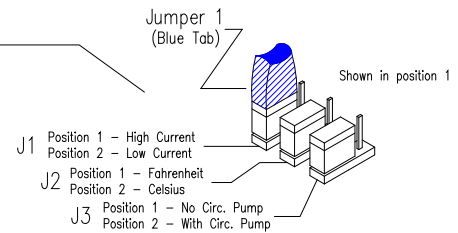

INPUT: 240V, 60Hz, 50A, 221°F (105°C)

LEGEND	
	- 1/4" QUICK CONNECT
	- 1/4" QUICK CONNECT PIGGYBACK
	- FORK CONNECTOR
	- RING CONNECTOR
	- SOCKET CONNECTOR
	- PIN CONNECTOR

HYDRO-QUIP
CORONA, CA (951) 273-7575

A disconnect means must be installed within sight from the equipment and at least five feet (1.52m) from the inside walls of pool, spa, or hot tub.

Drawn BH	Rev 10	Wire Color Code B - Black G - Green Br - Brown Bl - Blue R - Red V - Violet O - Orange W - White Y - Yellow Gr - Gray
Date 04.02.07		
Diagram No. 6814		