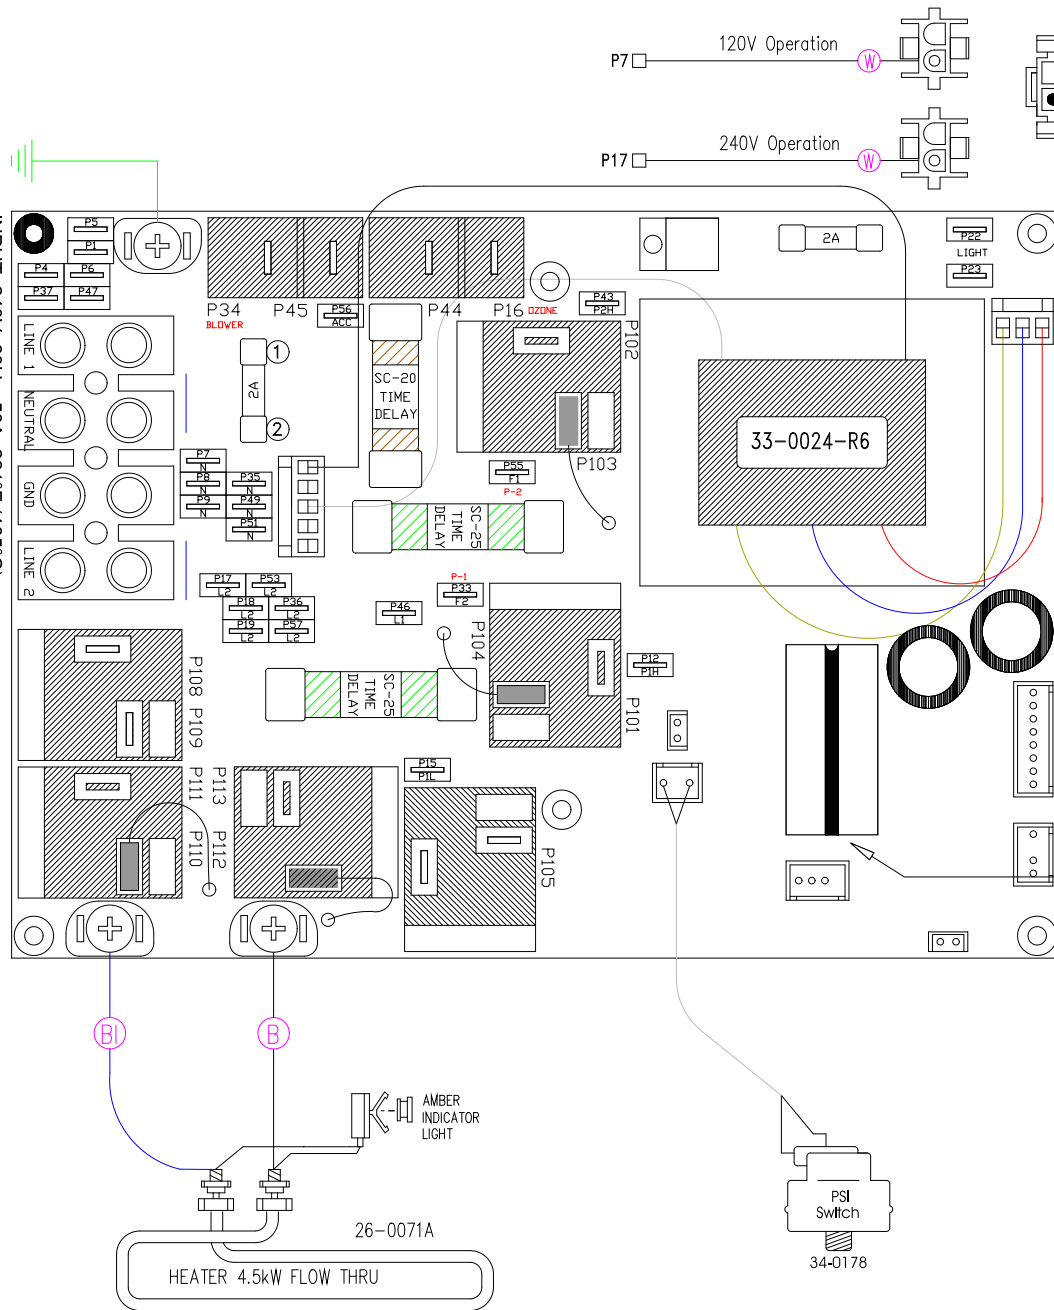

INPUT: 240V, 60Hz, 50A, 221°F (105°C)

LEGEND	
	- 1/4" QUICK CONNECT
	- 1/4" QUICK CONNECT PIGGYBACK
	- FORK CONNECTOR
	- RING CONNECTOR
	- SOCKET CONNECTOR
	- PIN CONNECTOR

HYDRO-QUIP
CORONA, CA (951) 273-7575

A disconnect means must be installed within sight from the equipment and at least five feet (1.52m) from the inside walls of pool, spa, or hot tub.

Drawn BH	Rev 10	Wire Color Code B - Black G - Green Br - Brown Bl - Blue R - Red V - Violet O - Orange W - White Y - Yellow Gr - Gray
Date 04.02.07		
Diagram No. 6814		